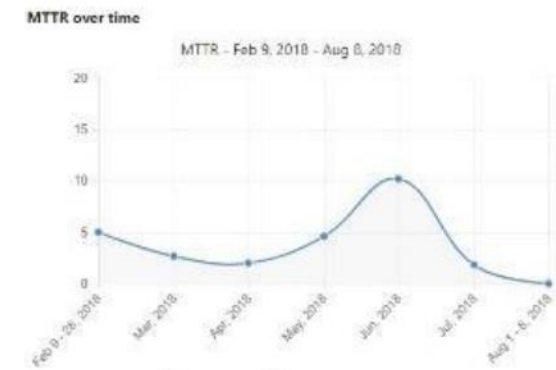

DASHBOARD AND REPORTING

- Live Machine Status
- Maintenance Calendar
- MTTR Tracking
- MTBF Tracking
- Maintenance History
- Asset History Report
- Email / SMS / WhatsApp alerts